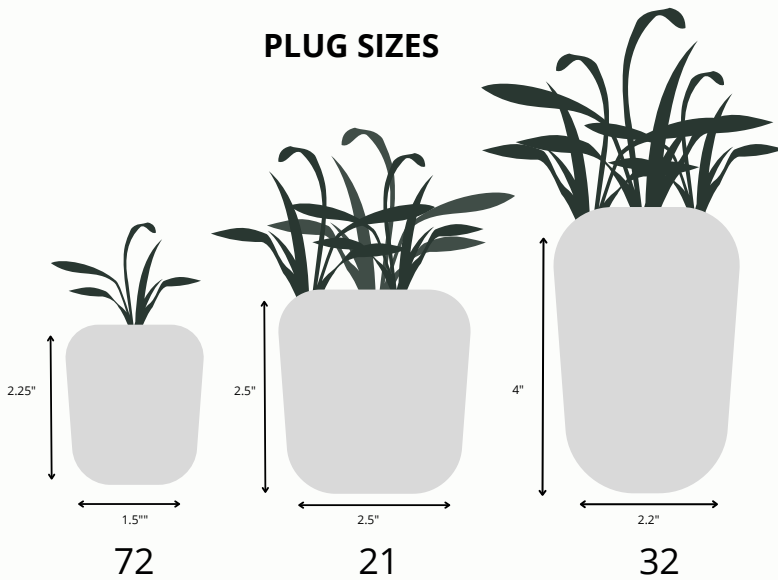

NATIVES

Perennials	Size*	Height	Bloom
1. <i>Talinum calycinum</i> Lite, Standard, Deep, MAXX 	21	2-3 ft	June-Oct.
2. <i>Allium cernuum</i> Standard, Deep, MAXX  	72	1-1.5 ft	June-Aug.
3. <i>Asclepias tuberosa</i> Standard, Deep, MAXX 	21	1-2.5 ft	June-Aug.
4. <i>Phlox subulata</i> Standard, Deep, MAXX 	21	0.33-0.5 ft	April-May
5. <i>Coreopsis verticillata</i> Deep, MAXX 	21	2.5-3 ft	June-Sept.
6. <i>Geranium maculatum</i> Deep, MAXX  	21	2.5-3 ft	June-Sept.
7. <i>Heliopsis helianthoides</i> Deep, MAXX 	21	1.5-2 ft	April-May
8. <i>Liatris spicata</i> Deep, MAXX 	21	3-6 ft	June-Aug.
9. <i>Monarda fistulosa</i> Deep, MAXX  	21	2-3 ft	June-Oct.
10. <i>Rudbeckia fulgida</i> Deep, MAXX 	21	2-4 ft	July-Sept.
11. <i>Solidago canadensis</i> Deep, MAXX 	21	2-3 ft	June-Oct.
12. <i>Symphotrichum nova-angliae</i> Deep, MAXX 	21	4-5 ft	Aug. -Oct.

Key

 Sun, part sun

 Part shade

*72= 2.25" x 1.5" *21= 2.5" x 2.5" *32= 4" x 2.2"

Grasses	Size*	Height	Bloom
13. Carex stricta Deep, MAXX  	32	1-3 ft.	May- June
14. Schizachyrium scoparium Deep, MAXX 	32	2-4 ft.	Aug- Feb.
15. Panicum virgatum MAXX  	32	3-6 ft.	July- Feb.

Key
 Sun, part sun
 Part shade
 *72= 2.25" x 1.5" *21= 2.5" x 2.5" *32= 4" x 2.2"

PLUG SIZES

BENEFITS

- Biodiversity
- Repopulation of ecosystems
- Aesthetically pleasing
- Low maintenance
- Pollinator and host plants