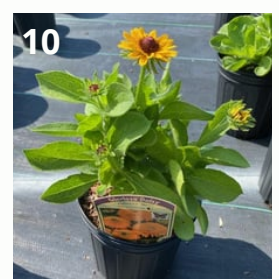

NATIVES

Perennials	Size*	Height	Bloom
1. <i>Talinum calycinum</i> Lite, Standard, Deep, MAXX 	21	2-3 ft	June-Oct.
2. <i>Allium cernuum</i> Standard, Deep, MAXX  	72	1-1.5 ft	June-Aug.
3. <i>Asclepias tuberosa</i> Standard, Deep, MAXX 	21	1-2.5 ft	June-Aug.
4. <i>Phlox subulata</i> Standard, Deep, MAXX 	21	0.33-0.5 ft	April-May
5. <i>Coreopsis verticillata</i> Deep, MAXX 	21	2.5-3 ft	June-Sept.
6. <i>Geranium maculatum</i> Deep, MAXX  	21	2.5-3 ft	June-Sept.
7. <i>Heliopsis helianthoides</i> Deep, MAXX 	21	1.5-2 ft	April-May
8. <i>Liatris spicata</i> Deep, MAXX 	21	3-6 ft	June-Aug.
9. <i>Monarda fistulosa</i> Deep, MAXX  	21	2-3 ft	June-Oct.
10. <i>Rudbeckia fulgida</i> Deep, MAXX 	21	2-4 ft	July-Sept.
11. <i>Solidago canadensis</i> Deep, MAXX 	21	2-3 ft	June-Oct.
12. <i>Symphotrichum nova-angliae</i> Deep, MAXX 	21	4-5 ft	Aug. -Oct.

Key

 Sun, part sun

 Part shade

*72= 2.25" x 1.5" *21= 2.5" x 2.5" *32= 4" x 2.2"

Grasses	Size*	Height	Bloom
13. Carex stricta Deep, MAXX  	32	1-3 ft.	May- June
14. Schizachyrium scoparium Deep, MAXX 	32	2-4 ft.	Aug- Feb.
15. Panicum virgatum MAXX  	32	3-6 ft.	July- Feb.

Key
 Sun, part sun
 Part shade
 *72= 2.25" x 1.5" *21= 2.5" x 2.5" *32= 4" x 2.2"

PLUG SIZES

BENEFITS

- Biodiversity
- Repopulation of ecosystems
- Aesthetically pleasing
- Low maintenance
- Pollinator and host plants