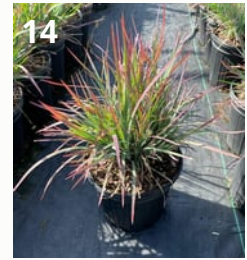

NATIVES

Perennials	Size*	Height	Bloom
1. <i>Talinum calycinum</i> Lite, Standard, Deep, MAXX 	21	2-3 ft	June-Oct.
2. <i>Allium cernuum</i> Standard, Deep, MAXX  	72	1-1.5 ft	June-Aug.
3. <i>Asclepias tuberosa</i> Standard, Deep, MAXX 	21	1-2.5 ft	June-Aug.
4. <i>Phlox subulata</i> Standard, Deep, MAXX 	21	0.33-0.5 ft	April-May
5. <i>Coreopsis verticillata</i> Deep, MAXX 	21	2.5-3 ft	June-Sept.
6. <i>Geranium maculatum</i> Deep, MAXX  	21	2.5-3 ft	June-Sept.
7. <i>Heliopsis helianthoides</i> Deep, MAXX 	21	1.5-2 ft	April-May
8. <i>Liatris spicata</i> Deep, MAXX 	21	3-6 ft	June-Aug.
9. <i>Monarda fistulosa</i> Deep, MAXX  	21	2-3 ft	June-Oct.
10. <i>Rudbeckia fulgida</i> Deep, MAXX 	21	2-4 ft	July-Sept.
11. <i>Solidago canadensis</i> Deep, MAXX 	21	2-3 ft	June-Oct.
12. <i>Symphotrichum nova-angliae</i> Deep, MAXX 	21	4-5 ft	Aug. -Oct.

Key

 Sun, part sun

 Part shade

*72= 2.25" x 1.5" *21= 2.5" x 2.5" *32= 4" x 2.2"

Grasses	Size*	Height	Bloom
13. Carex stricta Deep, MAXX  	32	1-3 ft.	May- June
14. Schizachyrium scoparium Deep, MAXX 	32	2-4 ft.	Aug- Feb.
15. Panicum virgatum MAXX  	32	3-6 ft.	July- Feb.

Key
 Sun, part sun
 Part shade
 *72= 2.25" x 1.5" *21= 2.5" x 2.5" *32= 4" x 2.2"

PLUG SIZES

BENEFITS

- Biodiversity
- Repopulation of ecosystems
- Aesthetically pleasing
- Low maintenance
- Pollinator and host plants