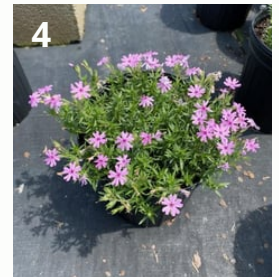

NATIVES

Perennials	Size*	Height	Bloom
1. <i>Talinum calycinum</i> Lite, Standard, Deep, MAXX 	21	2-3 ft	June-Oct.
2. <i>Allium cernuum</i> Standard, Deep, MAXX  	72	1-1.5 ft	June-Aug.
3. <i>Asclepias tuberosa</i> Standard, Deep, MAXX 	21	1-2.5 ft	June-Aug.
4. <i>Phlox subulata</i> Standard, Deep, MAXX 	21	0.33-0.5 ft	April-May
5. <i>Coreopsis verticillata</i> Deep, MAXX 	21	2.5-3 ft	June-Sept.
6. <i>Geranium maculatum</i> Deep, MAXX  	21	2.5-3 ft	June-Sept.
7. <i>Heliopsis helianthoides</i> Deep, MAXX 	21	1.5-2 ft	April-May
8. <i>Liatris spicata</i> Deep, MAXX 	21	3-6 ft	June-Aug.
9. <i>Monarda fistulosa</i> Deep, MAXX  	21	2-3 ft	June-Oct.
10. <i>Rudbeckia fulgida</i> Deep, MAXX 	21	2-4 ft	July-Sept.
11. <i>Solidago canadensis</i> Deep, MAXX 	21	2-3 ft	June-Oct.
12. <i>Symphotrichum nova-angliae</i> Deep, MAXX 	21	4-5 ft	Aug. -Oct.

Key

 Sun, part sun

 Part shade

*72= 2.25" x 1.5" *21= 2.5" x 2.5" *32= 4" x 2.2"

Grasses	Size*	Height	Bloom
13. Carex stricta Deep, MAXX  	32	1-3 ft.	May- June
14. Schizachyrium scoparium Deep, MAXX 	32	2-4 ft.	Aug- Feb.
15. Panicum virgatum MAXX  	32	3-6 ft.	July- Feb.

Key
 Sun, part sun
 Part shade
 *72= 2.25" x 1.5" *21= 2.5" x 2.5" *32= 4" x 2.2"

PLUG SIZES

BENEFITS

- Biodiversity
- Repopulation of ecosystems
- Aesthetically pleasing
- Low maintenance
- Pollinator and host plants